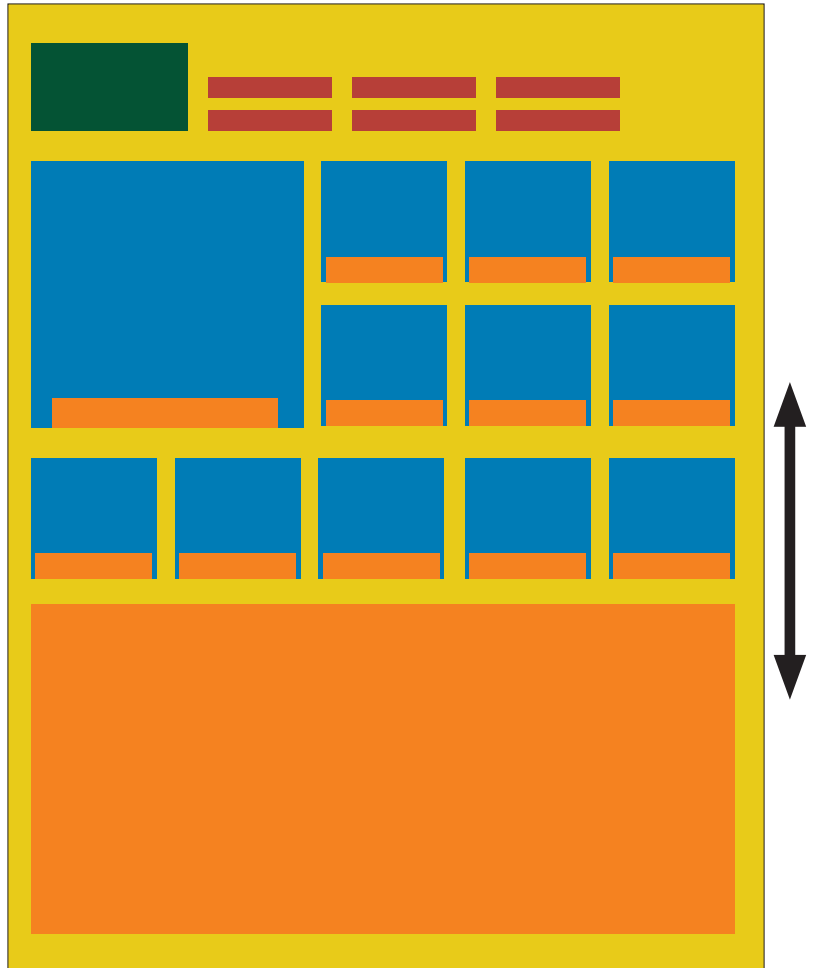

Retailer 1
For sales offers
with a price leader
and other products
Text area changes
when link is clicked